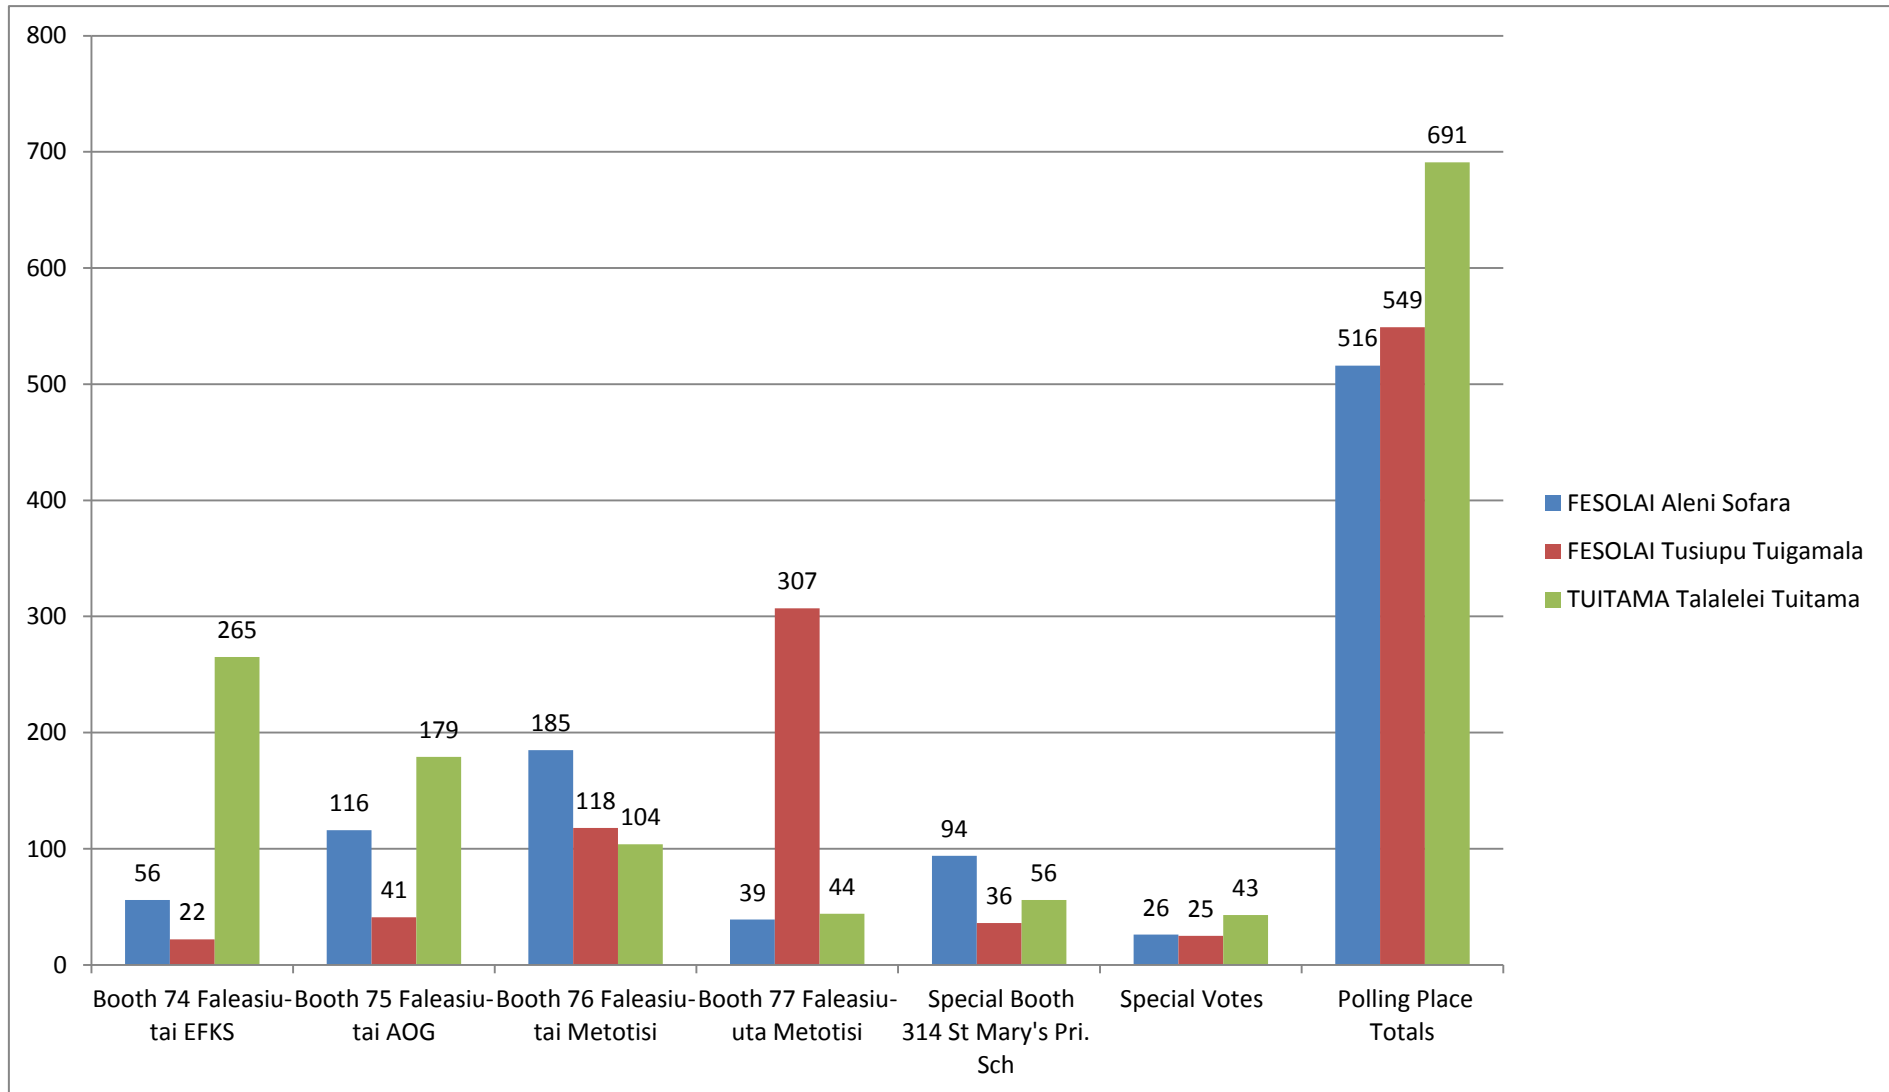

AANA ALOFI NU.1 SASAE
GENERAL ELECTIONS ORDINARY BALLOT AND VOTING PAPERS OFFICIAL RESULTS 2016

Candidates	BALLOT PAPERS						
	Booth 74 Faleasiu-tai EFKS	Booth 75 Faleasiu-tai AOG	Booth 76 Faleasiu-tai Metotisi	Booth 77 Faleasiu-uta Metotisi	Special Booth 314 St Mary's Pri. Sch	Special Votes	Polling Place Totals
FESOLAI Aleni Sofara	56	116	185	39	94	26	516
FESOLAI Tusiupu Tuigamala	22	41	118	307	36	25	549
TUITAMA Talalelei Tuitama	265	179	104	44	56	43	691
Sub - total (Total Valid Votes)	343	336	407	390	186	94	1756
Plus Informal Votes	1	2	1	3	2		9
Apparent Dual Votes	1	3	0	1	0	0	5
Total Votes Cast	345	341	408	394	188	94	1770

TOTAL VOTE BY BOOTHS

TOTAL VOTES IN PERCENTAGE