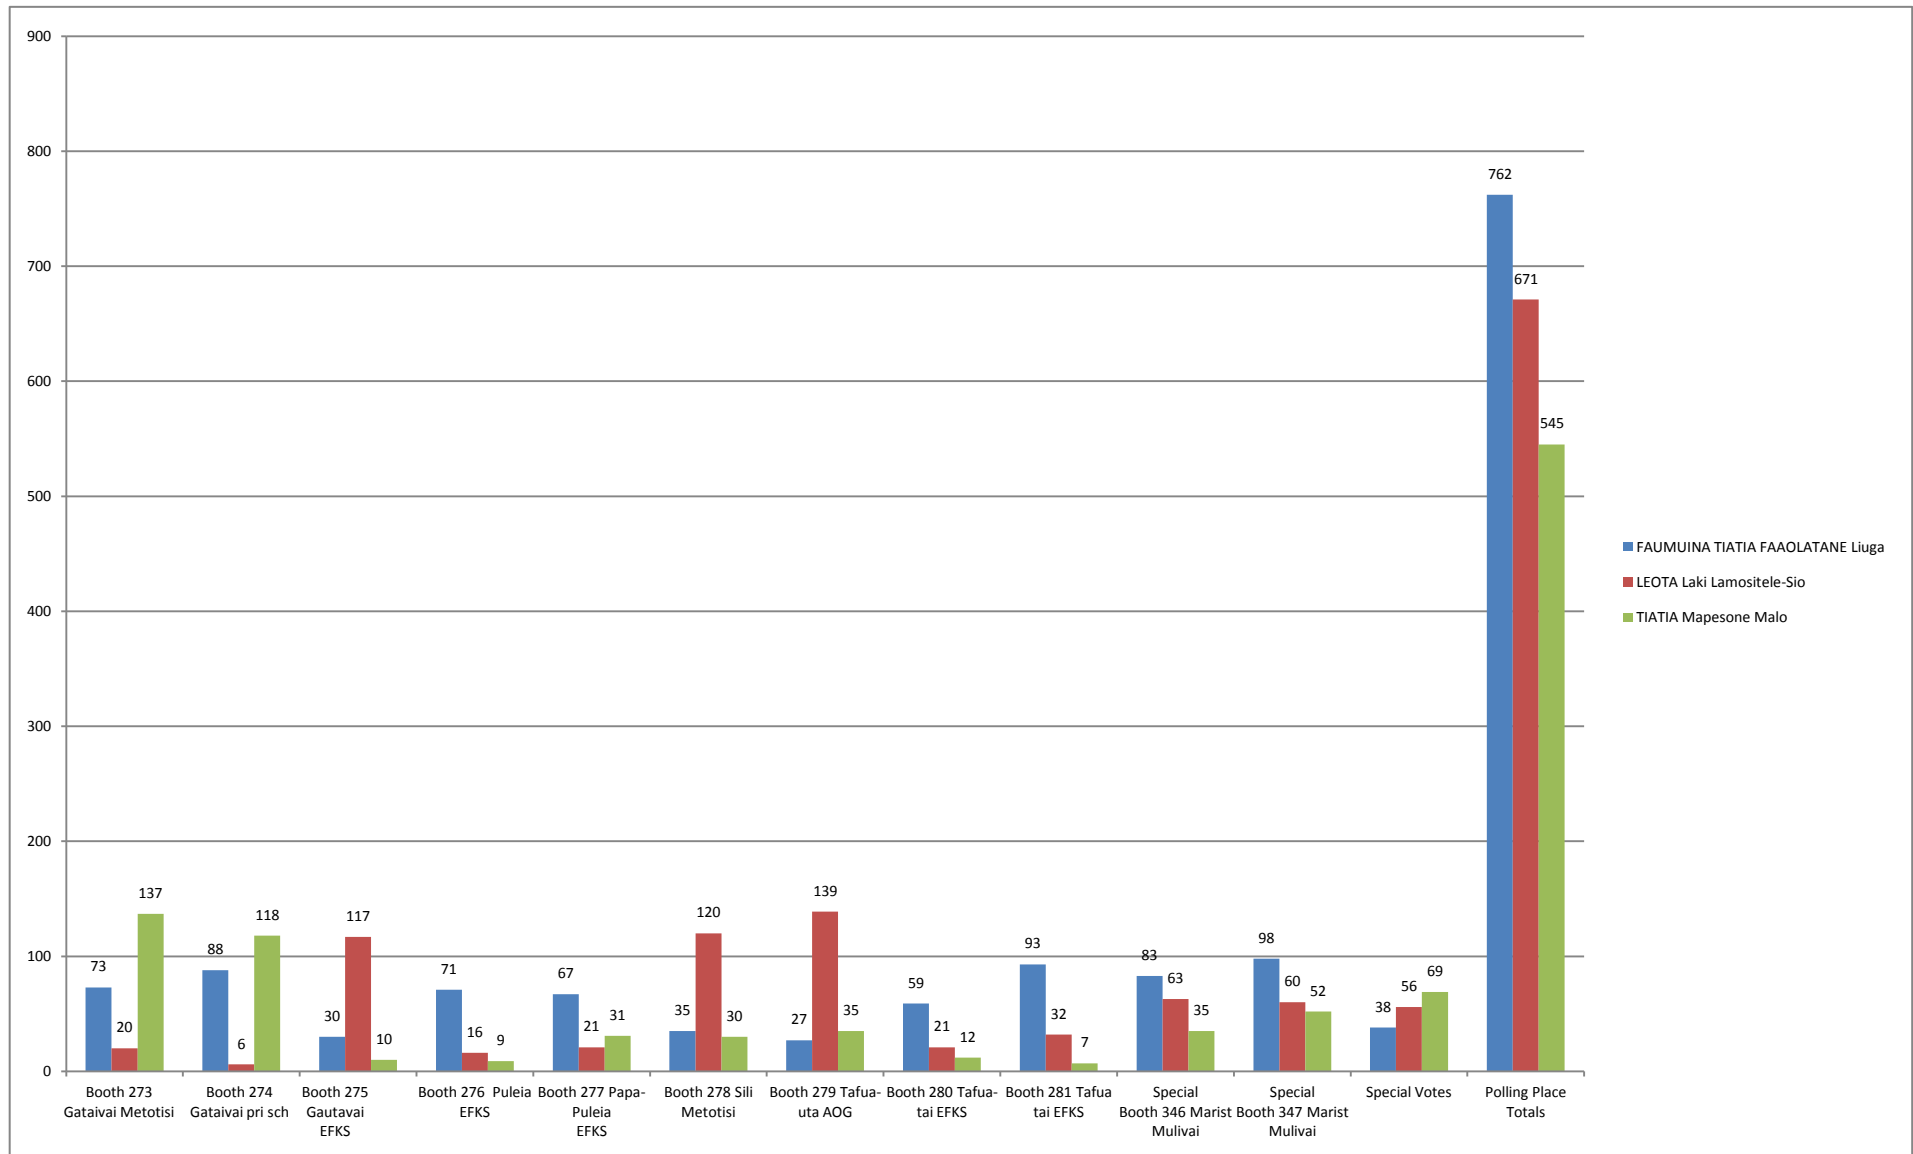

PALAU LI LE FALEFA
GENERAL ELECTIONS ORDINARY BALLOT AND VOTING PAPERS OFFICIAL RESULTS 2016

BALLOT PAPERS													
Candidates	Booth 273 Gataivai Metotisi	Booth 274 Gataivai pri sch	Booth 275 Gautavai EFKS	Booth 276 Puleia EFKS	Booth 277 Papa- Puleia EFKS	Booth 278 Sili Metotisi	Booth 279 Tafua-uta AOG	Booth 280 Tafua-tai EFKS	Booth 281 Tafua tai EFKS	Special Booth 346 Marist Mulivai	Special Booth 347 Marist Mulivai	Special Votes	Polling Place Totals
FAUMUINA TIATIA FAAOLATANE Liuga	73	88	30	71	67	35	27	59	93	83	98	38	762
LEOTA Laki Lamositele-Sio	20	6	117	16	21	120	139	21	32	63	60	56	671
TIATIA Mapesone Malo	137	118	10	9	31	30	35	12	7	35	52	69	545
Sub - total (Total Valid Votes)	230	212	157	96	119	185	201	92	132	181	210	163	1,978
Informal Votes		1	1					3		2		4	11
Apparent Dual Votes											1	1	2
Total Votes Cast	230	213	158	96	119	185	201	95	132	183	211	168	1,991

TOTAL VOTES BY BOOTHS

TOTAL VOTES IN PERCENTAGE