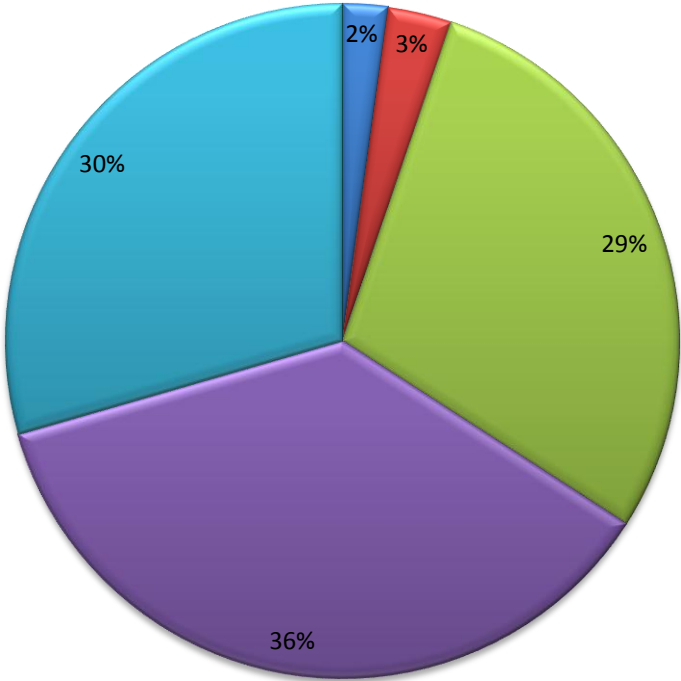

FALEALILI SASAE

GENERAL ELECTIONS ORDINARY BALLOT AND VOTING PAPERS OFFICIAL RESULTS 2016

Candidates	BALLOT PAPERS							Special Votes	Polling Place Totals
	Booth 145 Salesatele EFKS	Booth 146 Siuniu EFKS	Booth 147 Salani EFKS	Booth 148 Sapoe EFKS	Booth 149 Utulaelae Metotisi	Special Booth 309 Vaimea Pri. Sch			
FUIMAONO Esera Rimoni	1	5	3	2	5	6	4	26	
TOFUAI OFOIA Falefa Lima	1	3	8	1	2	13	9	37	
FUIMAONO ATANOA Aloalii Alex Wright	40	13	112	28	47	73	35	348	
FUIMAONO TEO Samuelu Teo	86	193	53	5	12	62	28	439	
MAIAVA Viiga Fuimaono	37	2	84	54	20	135	23	355	
Sub - total (Total Valid Votes)	165	216	260	90	86	289	99	1,205	
Informal Votes			1				3	4	
Apparent Dual Votes		1	2			1	2	6	
Total Votes Cast	165	217	263	90	86	290	104	1,215	

TOTAL VOTES BY BOOTHS

TOTAL VOTES IN PERCENTAGE

- FUIMAONO Esera Rimoni
- TOFUAIQFOIA Falefa Lima
- FUIMAONO ATANOA Aloalii Alex Wright
- FUIMAONO TEO Samuelu Teo
- MAIAVA Viiga Fuimaono

d