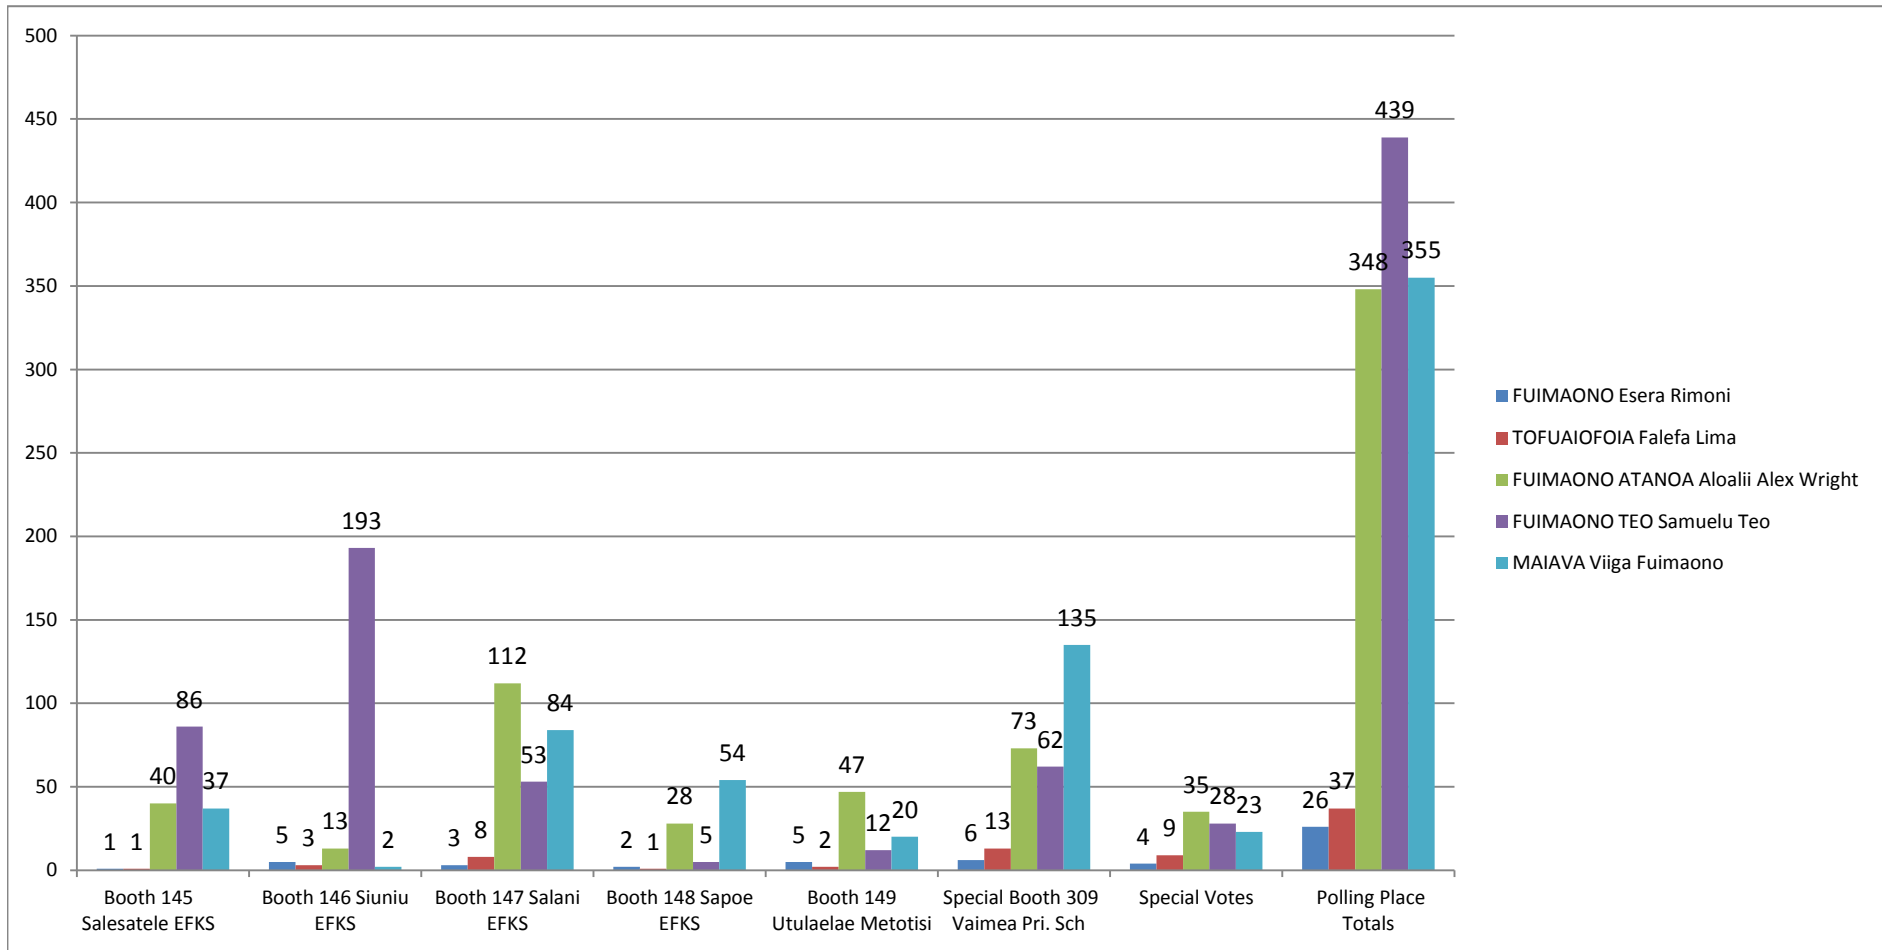

FALEALILI SASAE

GENERAL ELECTIONS ORDINARY BALLOT AND VOTING PAPERS OFFICIAL RESULTS 2016

Candidates	BALLOT PAPERS							Special Votes	Polling Place Totals
	Booth 145 Salesatele EFKS	Booth 146 Siuniu EFKS	Booth 147 Salani EFKS	Booth 148 Sapoe EFKS	Booth 149 Utulaelae Metotisi	Special Booth 309 Vaimea Pri. Sch			
FUIMAONO Esera Rimoni	1	5	3	2	5	6	4	26	
TOFUAI OFOIA Falefa Lima	1	3	8	1	2	13	9	37	
FUIMAONO ATANOA Aloalii Alex Wright	40	13	112	28	47	73	35	348	
FUIMAONO TEO Samuelu Teo	86	193	53	5	12	62	28	439	
MAIAVA Viiga Fuimaono	37	2	84	54	20	135	23	355	
Sub - total (Total Valid Votes)	165	216	260	90	86	289	99	1,205	
Informal Votes			1				3	4	
Apparent Dual Votes		1	2			1	2	6	
Total Votes Cast	165	217	263	90	86	290	104	1,215	

TOTAL VOTES BY BOOTHS

TOTAL VOTES IN PERCENTAGE

- FUIMAONO Esera Rimoni
- TOFUAIQFOIA Falefa Lima
- FUIMAONO ATANOA Aloalii Alex Wright
- FUIMAONO TEO Samuelu Teo
- MAIAVA Viiga Fuimaono

d