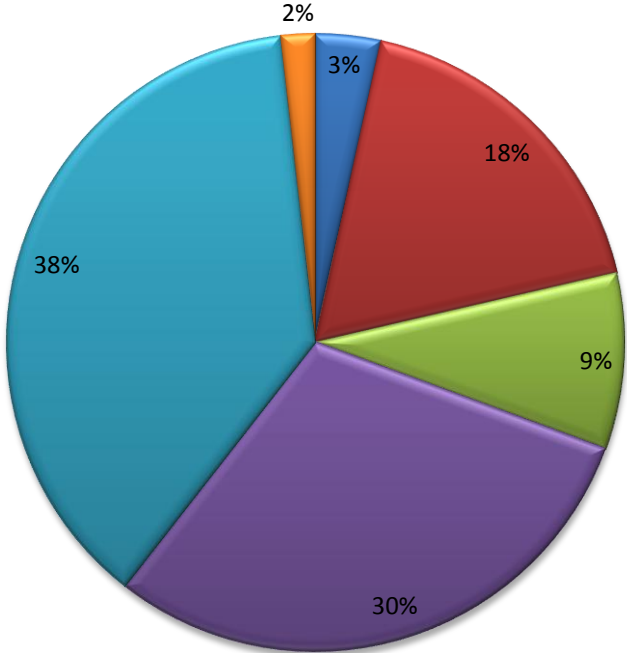

TOTAL VOTES IN PERCENTAGE

- LEMALU Nele Leilua (F)
- LEMALU LEATUAVAO Silivia Taupau (F)
- MASINALUPE Tusipa Masinalupe Venu
- SUA Tanielu Faiaoga
- TOLEAFOA Ken Vaafusuaga Poutoa
- UNASA Tauaipolu Iutita Petelo (F)