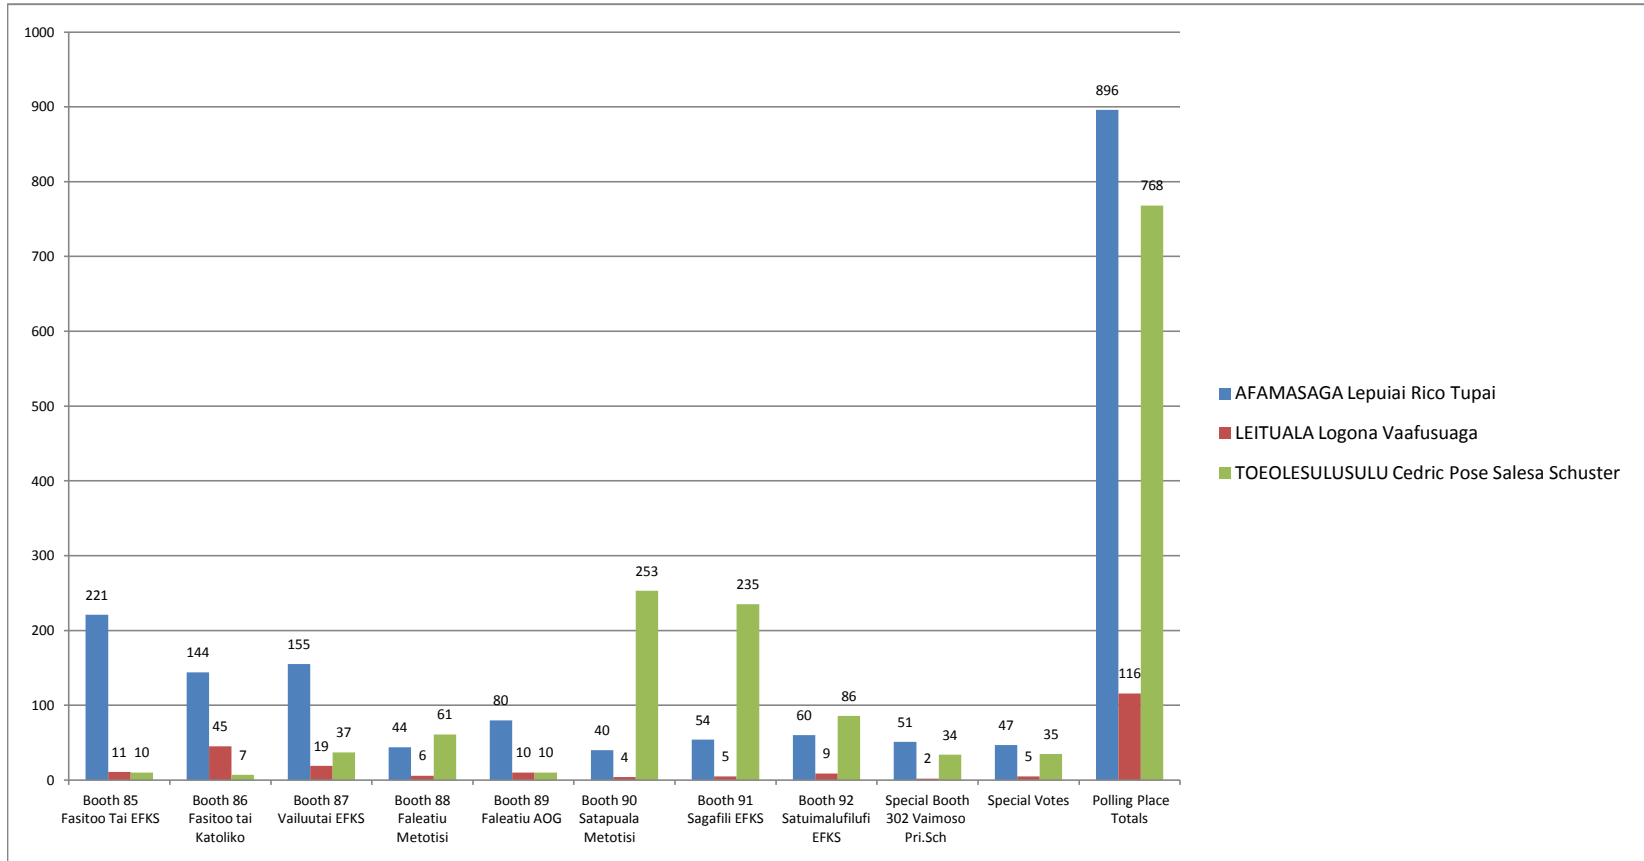

AANA ALOFI NU.3

GENERAL ELECTIONS ORDINARY BALLOT AND VOTING PAPERS OFFICIAL RESULTS 2011

Candidates	BALLOT PAPERS										
	Booth 85 Fasitoo Tai EFKS	Booth 86 Fasitoo tai Katoliko	Booth 87 Vailuutai EFKS	Booth 88 Faleatiu Metotisi	Booth 89 Faleatiu AOG	Booth 90 Satapuala Metotisi	Booth 91 Sagafili EFKS	Booth 92 Satuimalu filufi EFKS	Special Booth 302 Vaimoso Pri.Sch	Special Votes	Polling Place Totals
AFAMASAGA Lepuai Rico Tupai	221	144	155	44	80	40	54	60	51	47	896
LEITUALA Logona Vaafusuaga	11	45	19	6	10	4	5	9	2	5	116
TOEOLESULUSULU Cedric Pose Salesa Schuster	10	7	37	61	10	253	235	86	34	35	768
Sub-total (Total Valid Votes)	242	196	211	111	100	297	294	155	87	87	1,780
Informal Votes	1		3		1	3	1	1	1		11
Apparent Dual Votes	1										1
Total Votes Cast	244	196	214	111	101	300	295	156	88	87	1,792

TOTAL VOTES BY BOOTHS

TOTAL VOTES IN PERCENTAGE

- AFAMASAGA Lepuai Rico Tupai
- LEITUALA Logona Vaafusuaga
- TOEOLESULUSULU Cedric Pose Salesa Schuster