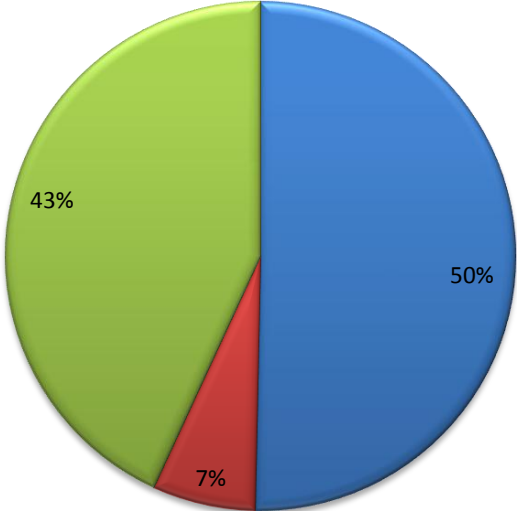

AANA ALOFI NU.3

GENERAL ELECTIONS ORDINARY BALLOT AND VOTING PAPERS OFFICIAL RESULTS 2011

Candidates	BALLOT PAPERS										
	Booth 85 Fasitoo Tai EFKS	Booth 86 Fasitoo tai Katoliko	Booth 87 Vailuutai EFKS	Booth 88 Faleatiu Metotisi	Booth 89 Faleatiu AOG	Booth 90 Satapuala Metotisi	Booth 91 Sagafili EFKS	Booth 92 Satuimalu filufi EFKS	Special Booth 302 Vaimoso Pri.Sch	Special Votes	Polling Place Totals
AFAMASAGA Lepuai Rico Tupai	221	144	155	44	80	40	54	60	51	47	896
LEITUALA Logona Vaafusuaga	11	45	19	6	10	4	5	9	2	5	116
TOEOLESULUSULU Cedric Pose Salesa Schuster	10	7	37	61	10	253	235	86	34	35	768
Sub-total (Total Valid Votes)	242	196	211	111	100	297	294	155	87	87	1,780
Informal Votes	1		3		1	3	1	1	1		11
Apparent Dual Votes	1										1
Total Votes Cast	244	196	214	111	101	300	295	156	88	87	1,792

TOTAL VOTES BY BOOTHS

TOTAL VOTES IN PERCENTAGE

- AFAMASAGA Lepuai Rico Tupai
- LEITUALA Logona Vaafusuaga
- TOEOLESULUSULU Cedric Pose Salesa Schuster